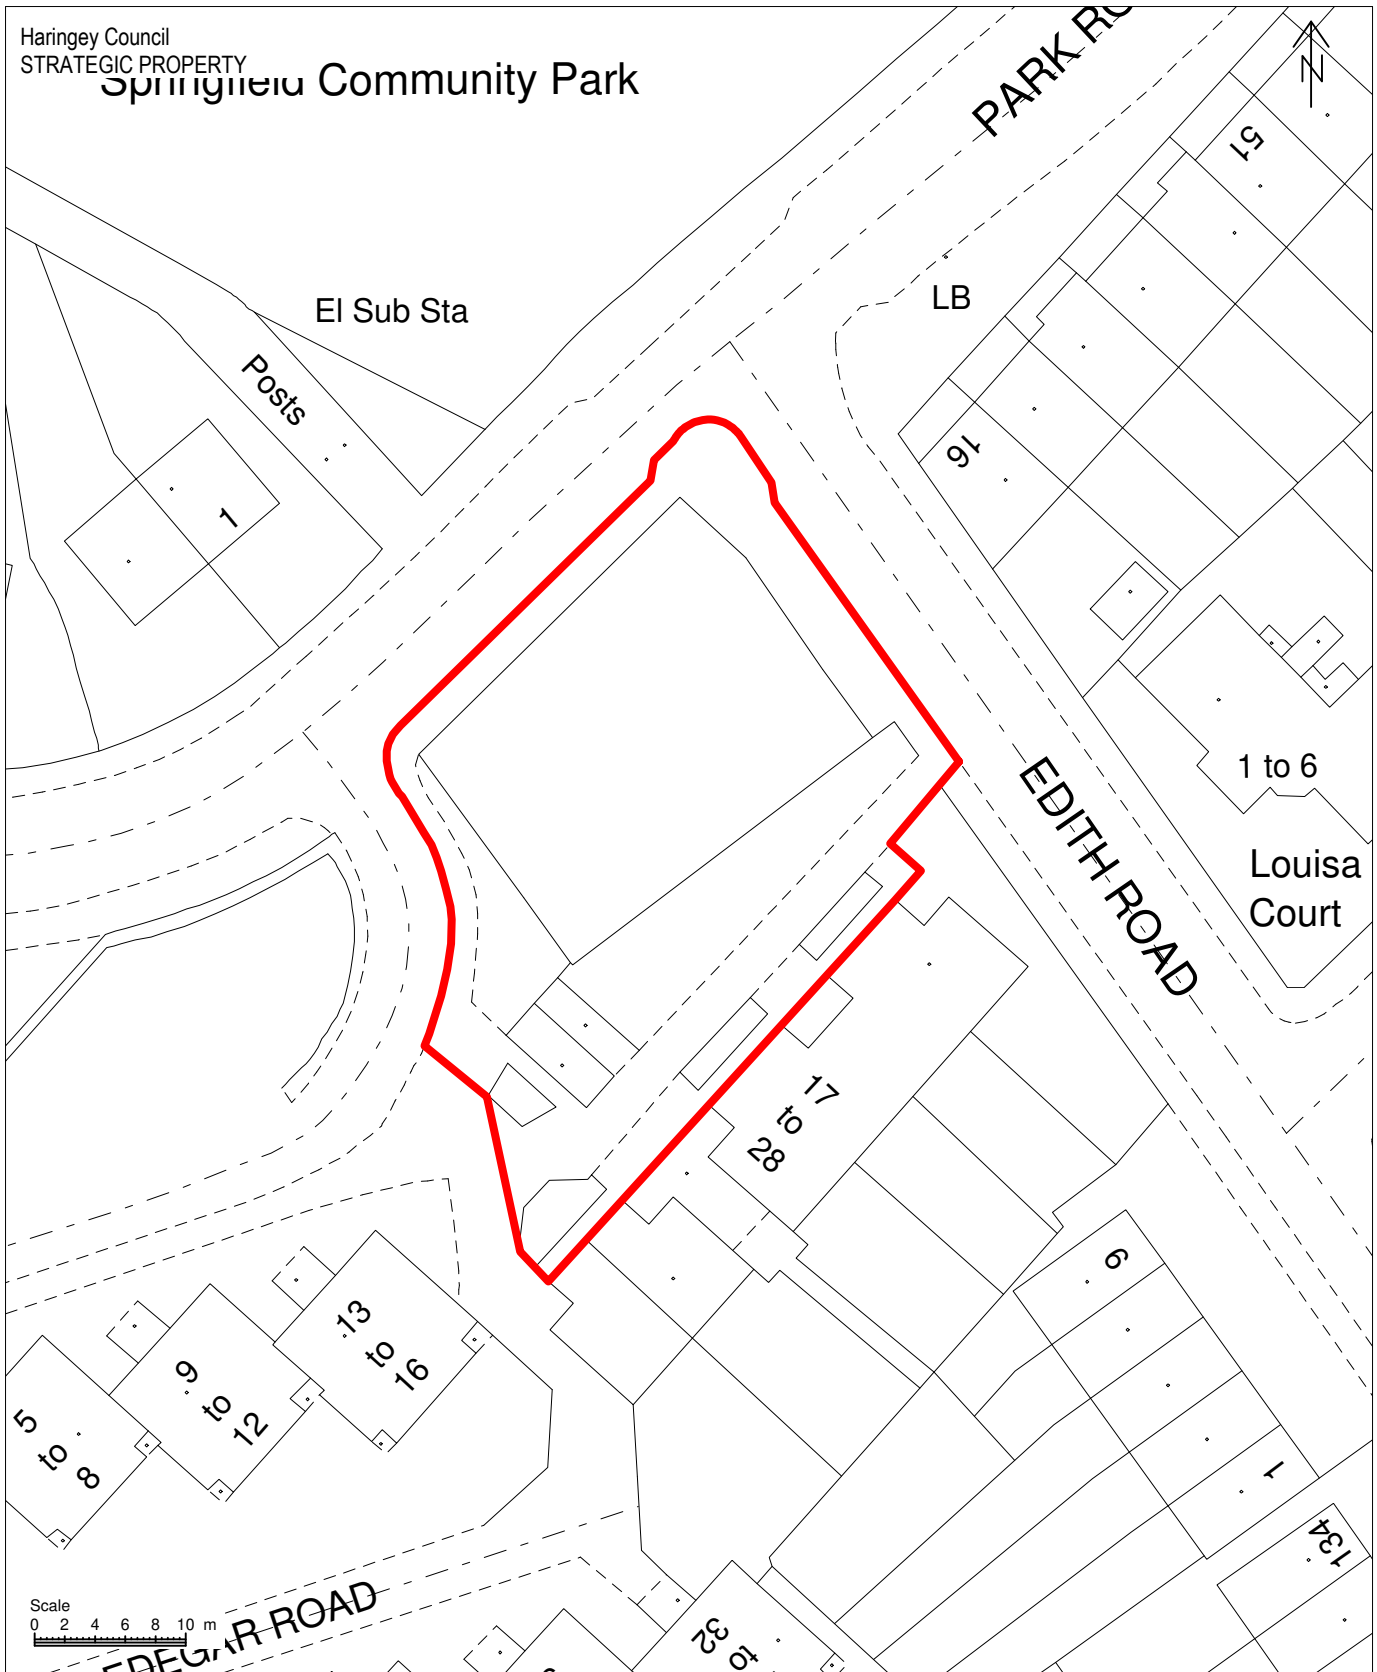

Springfield Community Park

Edith Road N11 - Red line plan

Edged red - Site Area